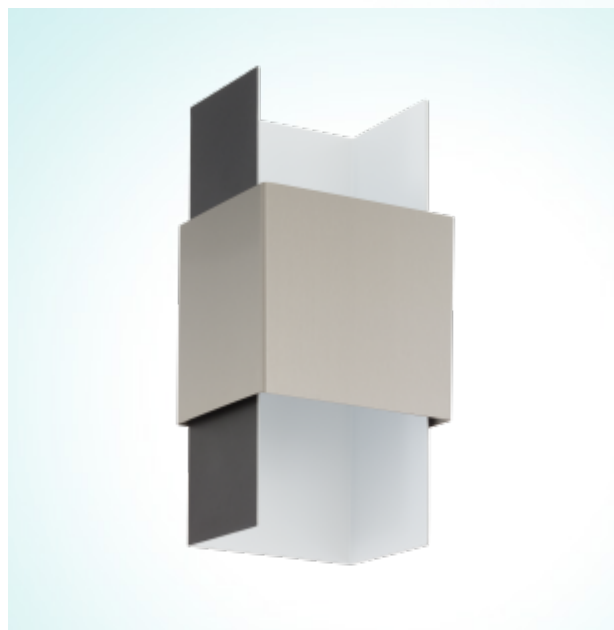

96636

VENTOSA

General Information

Article: 96636
Lighting Type: wall luminaire
EAN Code: 9002759966362

Dimensions

Depth: 100 mm
Height: 220 mm
Overhang: 110 mm
Weight: 1.04 kg

Illuminant

Socket: LED
Illuminant: LED
Delivery: incl.
Wattage: 2x 5,4W
Luminous Flux: 840 lm
Luminous Colour: 3000K warm white
Average Lifetime: 25,000 h
Energy Efficiency: A+

Material & Colour

Enclosure Material: steel, aluminium
Enclosure Colour: black, white,
nickel-matt

Technical Information

Protection Class: 1
Line Voltage: 220-240V,50/60Hz
Operation Voltage: 220-240V,50/60Hz

LED

Technical changes reserved